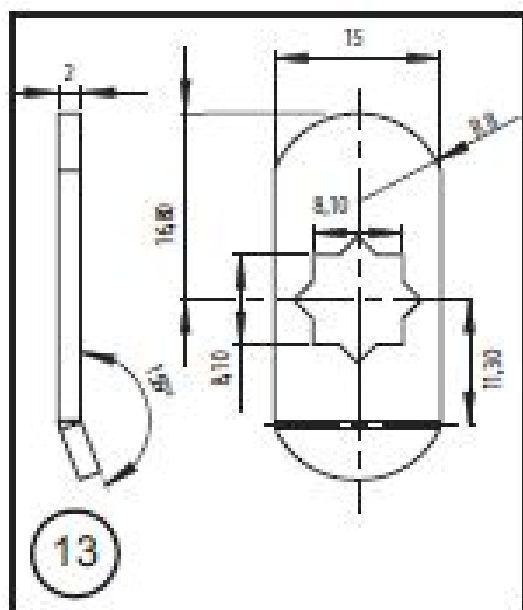

PRODUCT SHEET

Description:

Cam No. 13 For 1900 Series, Cranked 2mm, 16,5mm C/E

Item number:

14.04.253-0

Units	Box	Carton	HS Code	Barcode
Pcs.	0		8301600090	
				5704866040815

SISO A/S

Mileparken 11
DK-2740 Skovlunde
Denmark
VAT: DK 24786013